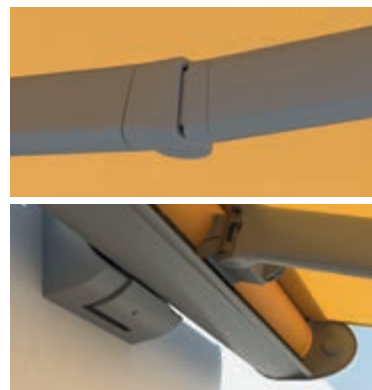

TOP QUALITY

A taut fabric is crucial for the awning's overall look. This is ensured by the **weinor LongLife Arm with high-tech belt**.

A seamless appearance: **attractive bracket covers** hide the screws for mounting the awning to the wall.